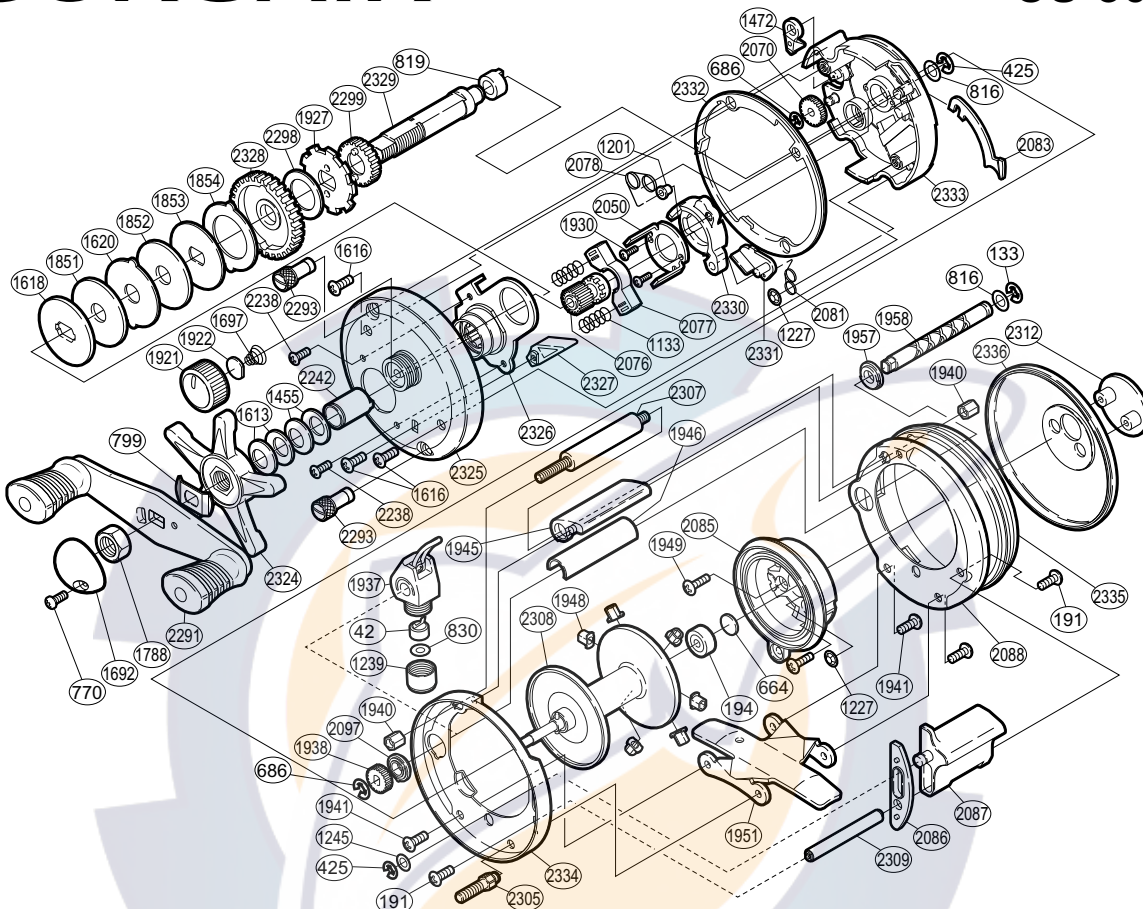

SHIMANO®

CORSAIR®

CS-301A

Part No.	Description	Part No.	Description	Part No.	Description
BNT0042	Line Guide Pawl	BNT1852	Drag Washer (B-2)	BNT2087	Quick-Fire II Clutch Bar
BNT0133	"E" Lock	BNT1853	Key Washer (A)	BNT2088	Right Side Frame
BNT0191	Clutch Bar Support Screw	BNT1854	Eared Washer (B-1)	BNT2097	Worm Bushing (A)
BNT0194	Ball Bearing	BNT1921	Cast Control Cap	BNT2238	Bush Plate Screw
BNT0425	"E" Lock	BNT1922	Cast Control Spacer	BNT2242	Roller Clutch Inner Tube
BNT0664	Spacer B	BNT1927	Anti-Reverse Ratchet	BNT2291	Handle Assembly
BNT0686	"E" Lock	BNT1930	Clutch Cam Screw	BNT2293	Left Side Plate Nut
BNT0770	Handle Nut Plate Screw	BNT1937	Line Guide Assembly	BNT2298	Drive Shaft Washer (B)
BNT0799	Friction Washer	BNT1938	Idle Gear (C)	BNT2299	Idle Gear (A)
BNT0816	Shaft Washer	BNT1940	Frame Nut	BNT2305	Stand Bolt
BNT0819	Drive Shaft Bushing	BNT1941	Stand Screw	BNT2307	Frame Bar
BNT0830	Spacer (optional)	BNT1945	Thumb Rest	BNT2308	Spool Assembly
BNT1133	Yoke Spring	BNT1946	Level Wind Guard	BNT2309	Clutch Bar Support
BNT1201	Retractor Spring Collar	BNT1948	Brake Collar	BNT2312	Right Side I.D. Plate
BNT1227	Push Nut (SPN-2)	BNT1949	Right Side Plate Screw	BNT2324	Star Drag
BNT1239	Pawl Cap	BNT1951	Stand	BNT2325	Left Side Plate
BNT1245	Clutch Bar Support Spacer	BNT1957	Worm Bushing (B)	BNT2326	Roller Clutch Assembly
BNT1455	Drag Spring Washer (H)	BNT1958	Worm Shaft	BNT2327	Return Pin Guide
BNT1472	Anti-Reverse Pawl	BNT2050	Clutch Cam Retainer	BNT2328	Drive Gear
BNT1613	Drag Spring Washer (L)	BNT2070	Idle Gear (B)	BNT2329	Drive Shaft
BNT1616	Left Side Plate Screw	BNT2076	Pinion Gear	BNT2330	Clutch Cam
BNT1618	Key Washer (C)	BNT2077	Yoke	BNT2331	Clutch Pawl
BNT1620	Eared Washer	BNT2078	Retractor Spring	BNT2332	A-Side Seal
BNT1692	Handle Nut Plate	BNT2081	Clutch Pawl Spring	BNT2333	Set Plate
BNT1697	Spool Tension Spring	BNT2083	Clutch Plate	BNT2334	Left Side Frame
BNT1788	Handle Nut	BNT2085	Brake Case	BNT2335	B-Side Seal
BNT1851	Drag Washer (C)	BNT2086	Clutch Bar Guide	BNT2336	Right Side Plate